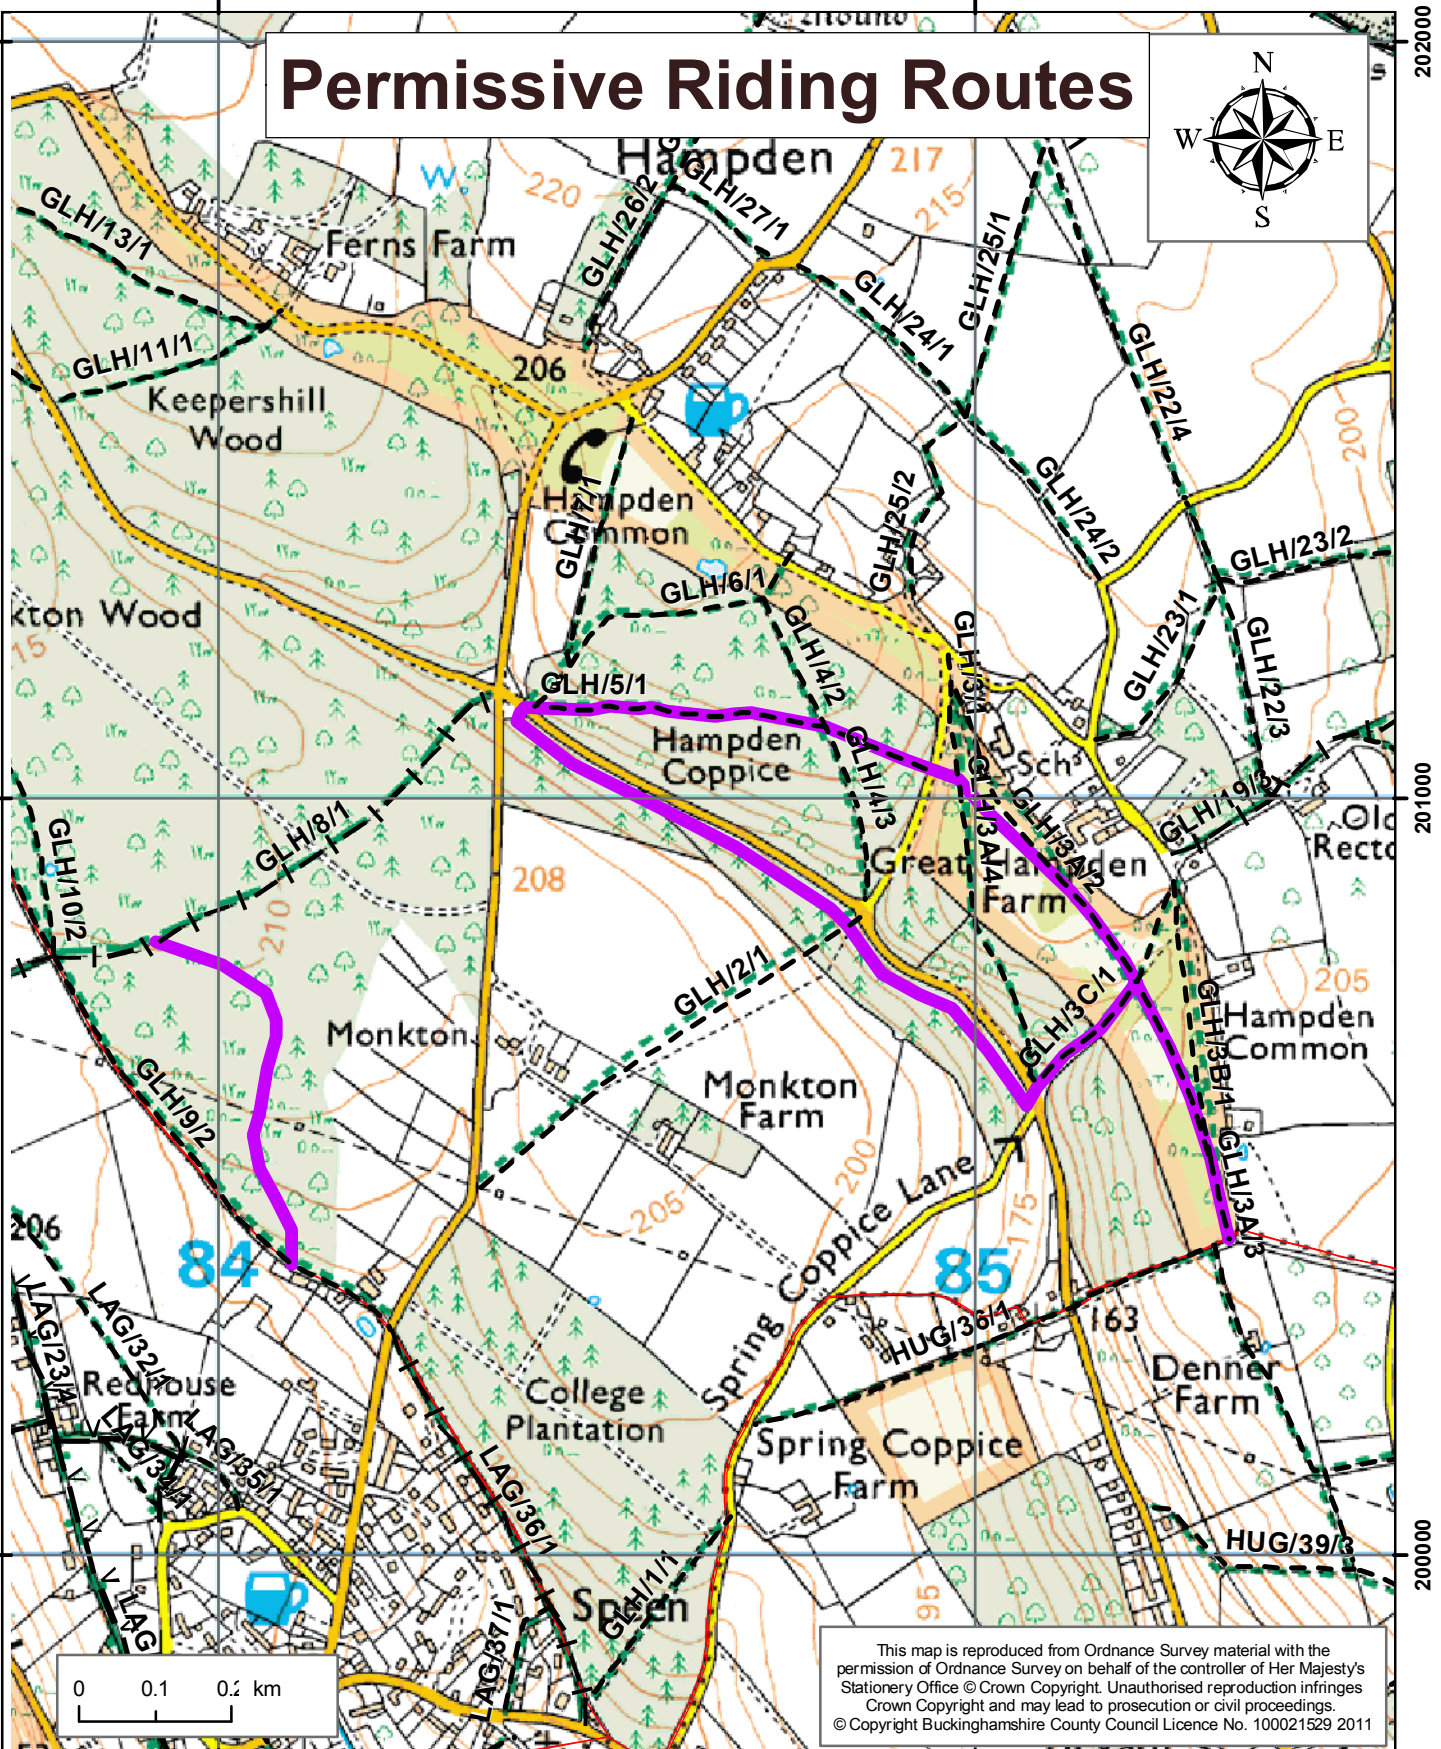

Permissive Riding Routes

This map is reproduced from Ordnance Survey material with the permission of Ordnance Survey on behalf of the controller of Her Majesty's Stationery Office © Crown Copyright. Unauthorised reproduction infringes Crown Copyright and may lead to prosecution or civil proceedings. © Copyright Buckinghamshire County Council Licence No. 100021529 2011

Permissive Riding Routes

- FOOTPATH
- RESTRICTED BYWAY
- BRIDLEWAY
- BYWAY OPEN TO ALL TRAFFIC
- PARISH BOUNDARY

Country Code

- Be safe - plan ahead and follow any signs.
- Leave gates and property as you find them.
- Protect plants and animals.
- Take your litter home.
- Keep dogs under close control.
- Consider other people.